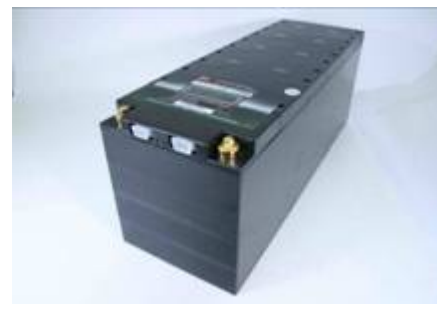

12120-HPS : 12V/120Ah

Weight : 12.5kgs (27.5lbs)
Size: L364 x W182 x H 207 mm
L14.33 x W7.17 x H 8.15 inch