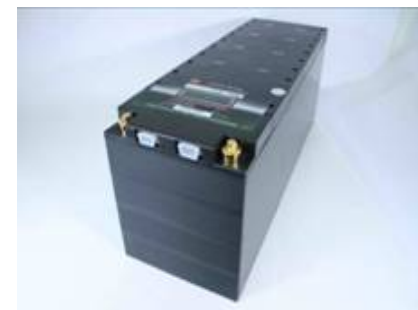

## 2460-HPS: 24V/60Ah

Weight : 24.5kgs (53.9lbs)  
 Size: L546 x W182 x H 207 mm  
 L21.5 x W7.17 x H 8.15 inch

**3610-HPS: 36V/10Ah**

**3620-HPS: 36V/20Ah**

**3630-HPS: 36V/30Ah**

**3640-HPS: 36V/40Ah**

Weight : 6.2kgs (13.6lbs)  
 Size: L182 x W182 x H 161.5 mm  
 L7.17 x W7.17 x H 6.36 inch