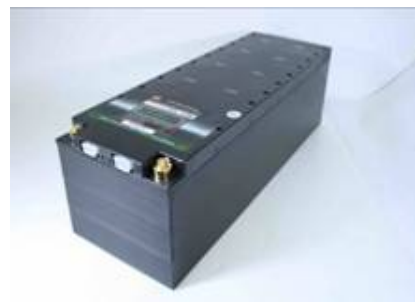

10810-HPS : 108V/10Ah

Weight : 18.8kgs (41.4lbs)
Size: L546 x W182 x H 161.5 mm
L21.5 x W7.17 x H 6.36 inch